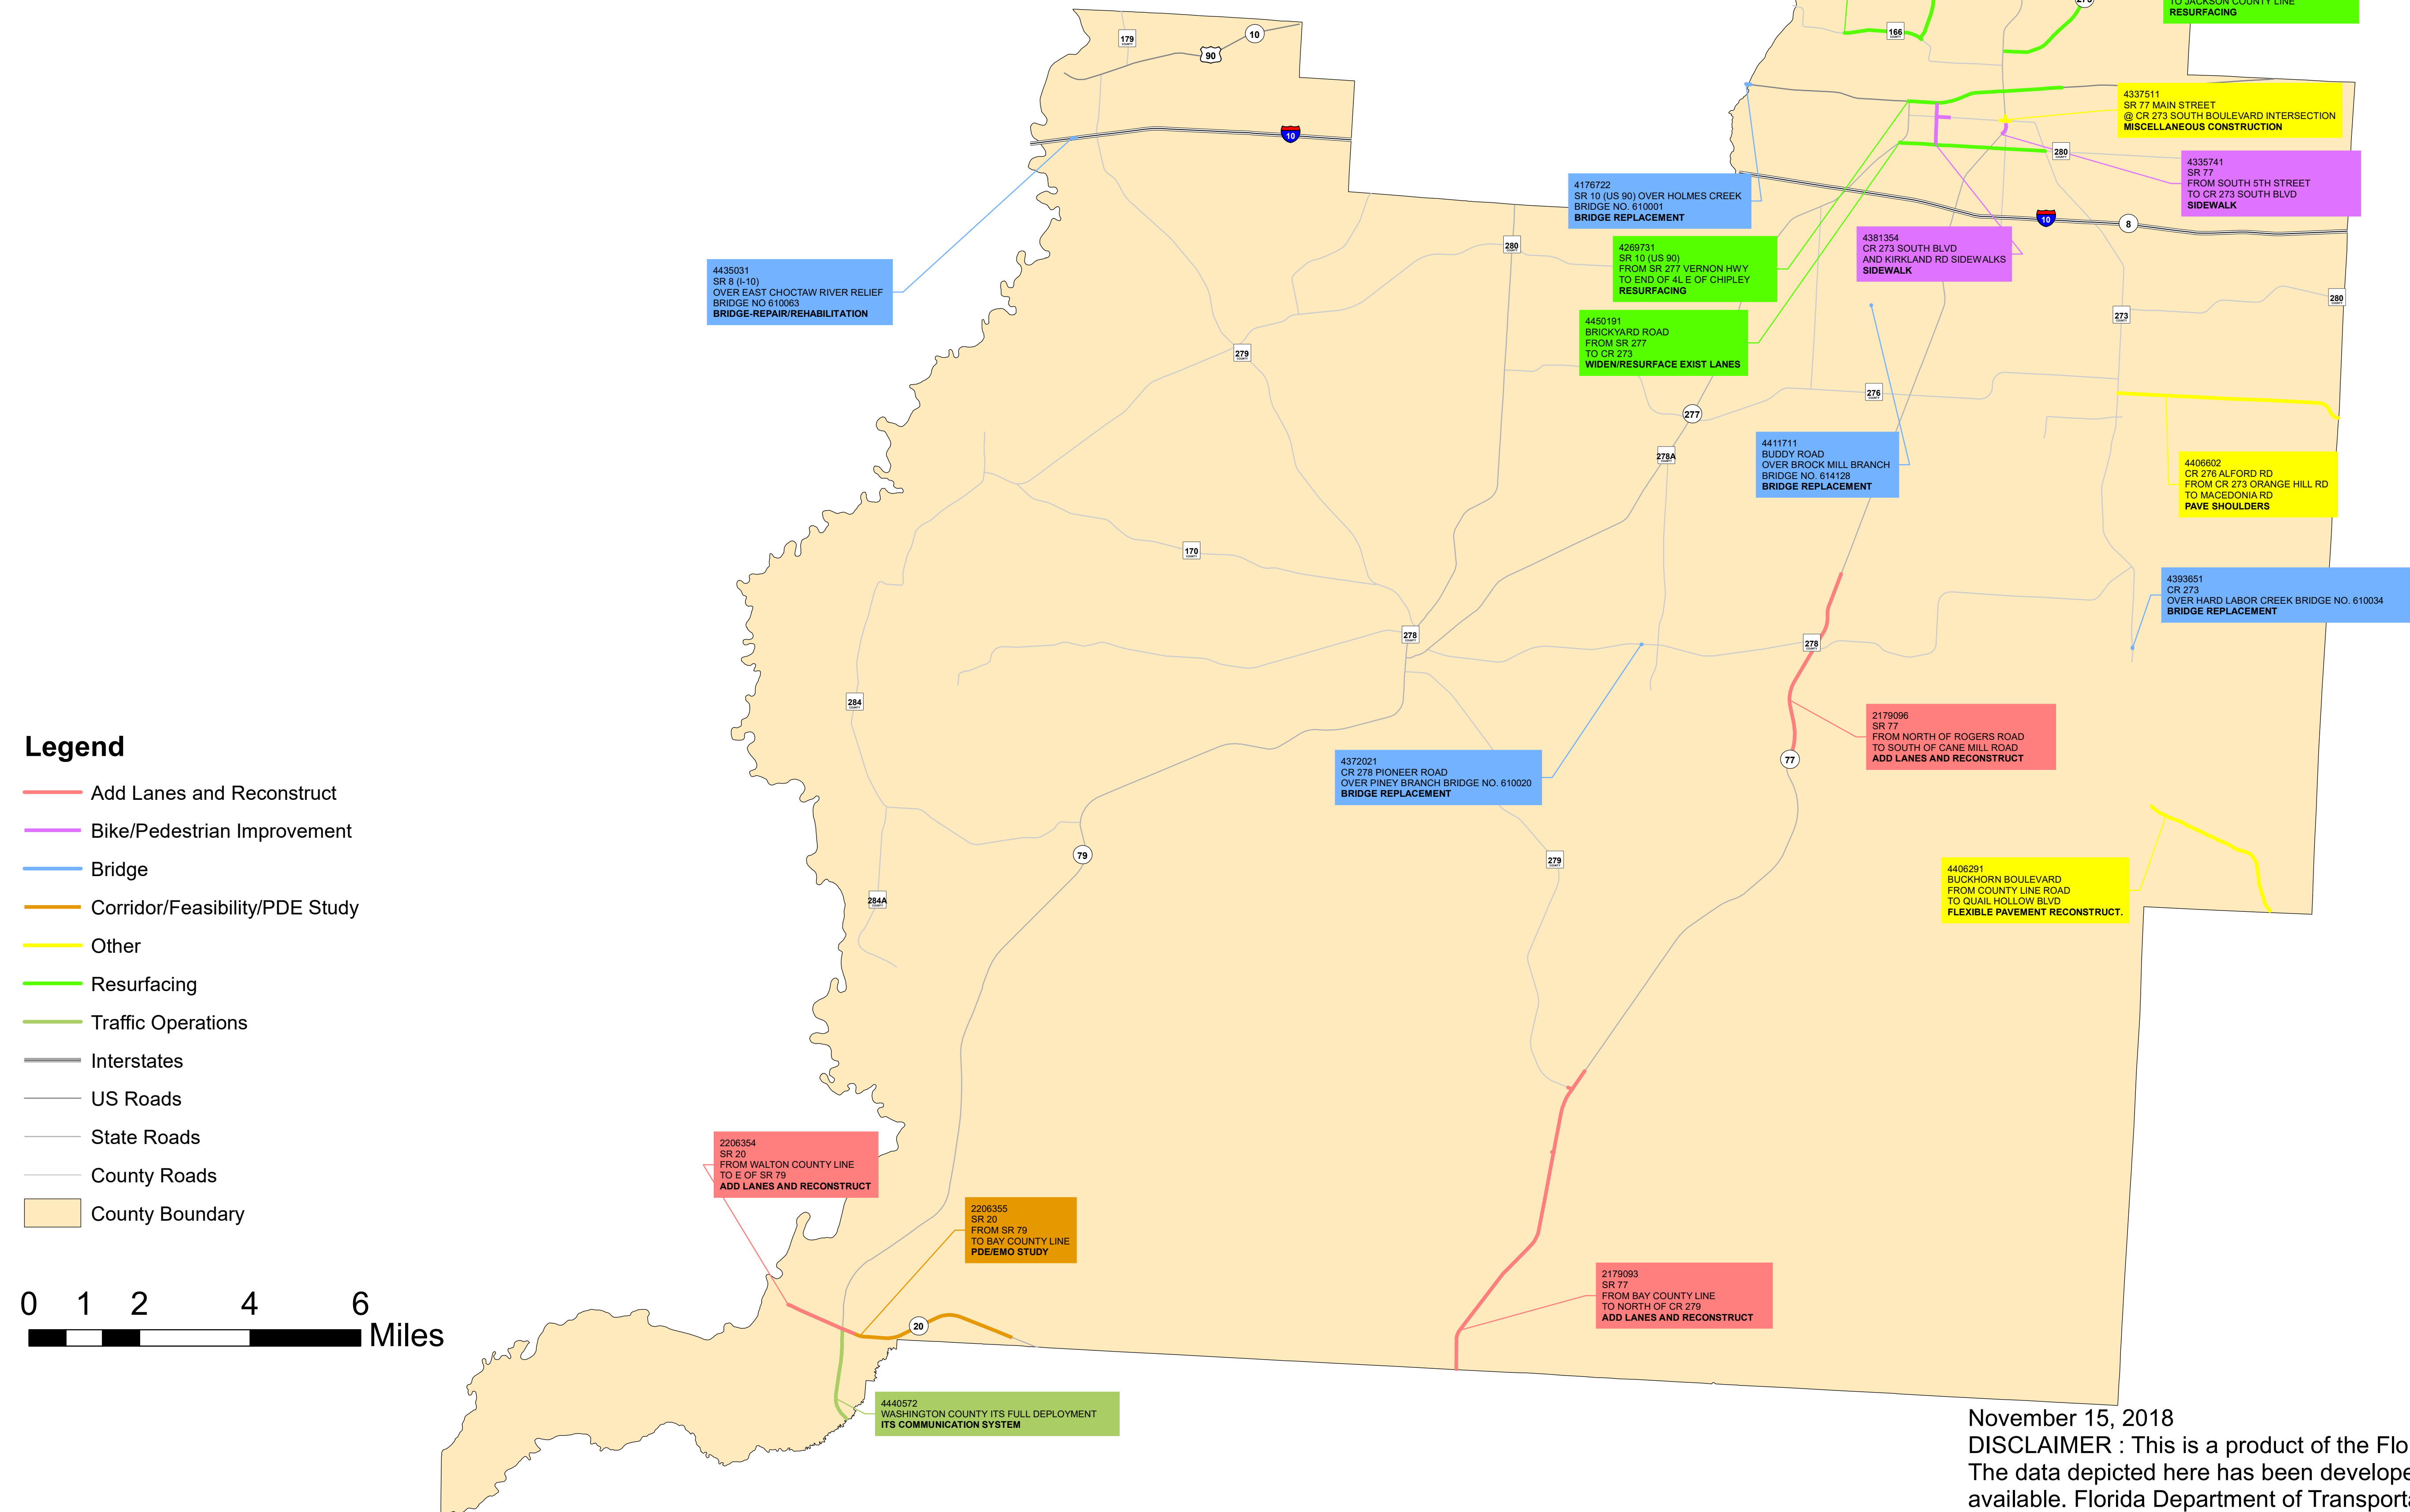

# Washington County Tentative FY 2020-2024

November 15, 2018  
 DISCLAIMER : This is a product of the Florida Department of Transportation. The data depicted here has been developed using the best possible datasets available. Florida Department of Transportation expressly disclaims responsibility for damages or liability that may arise from the use of this map.