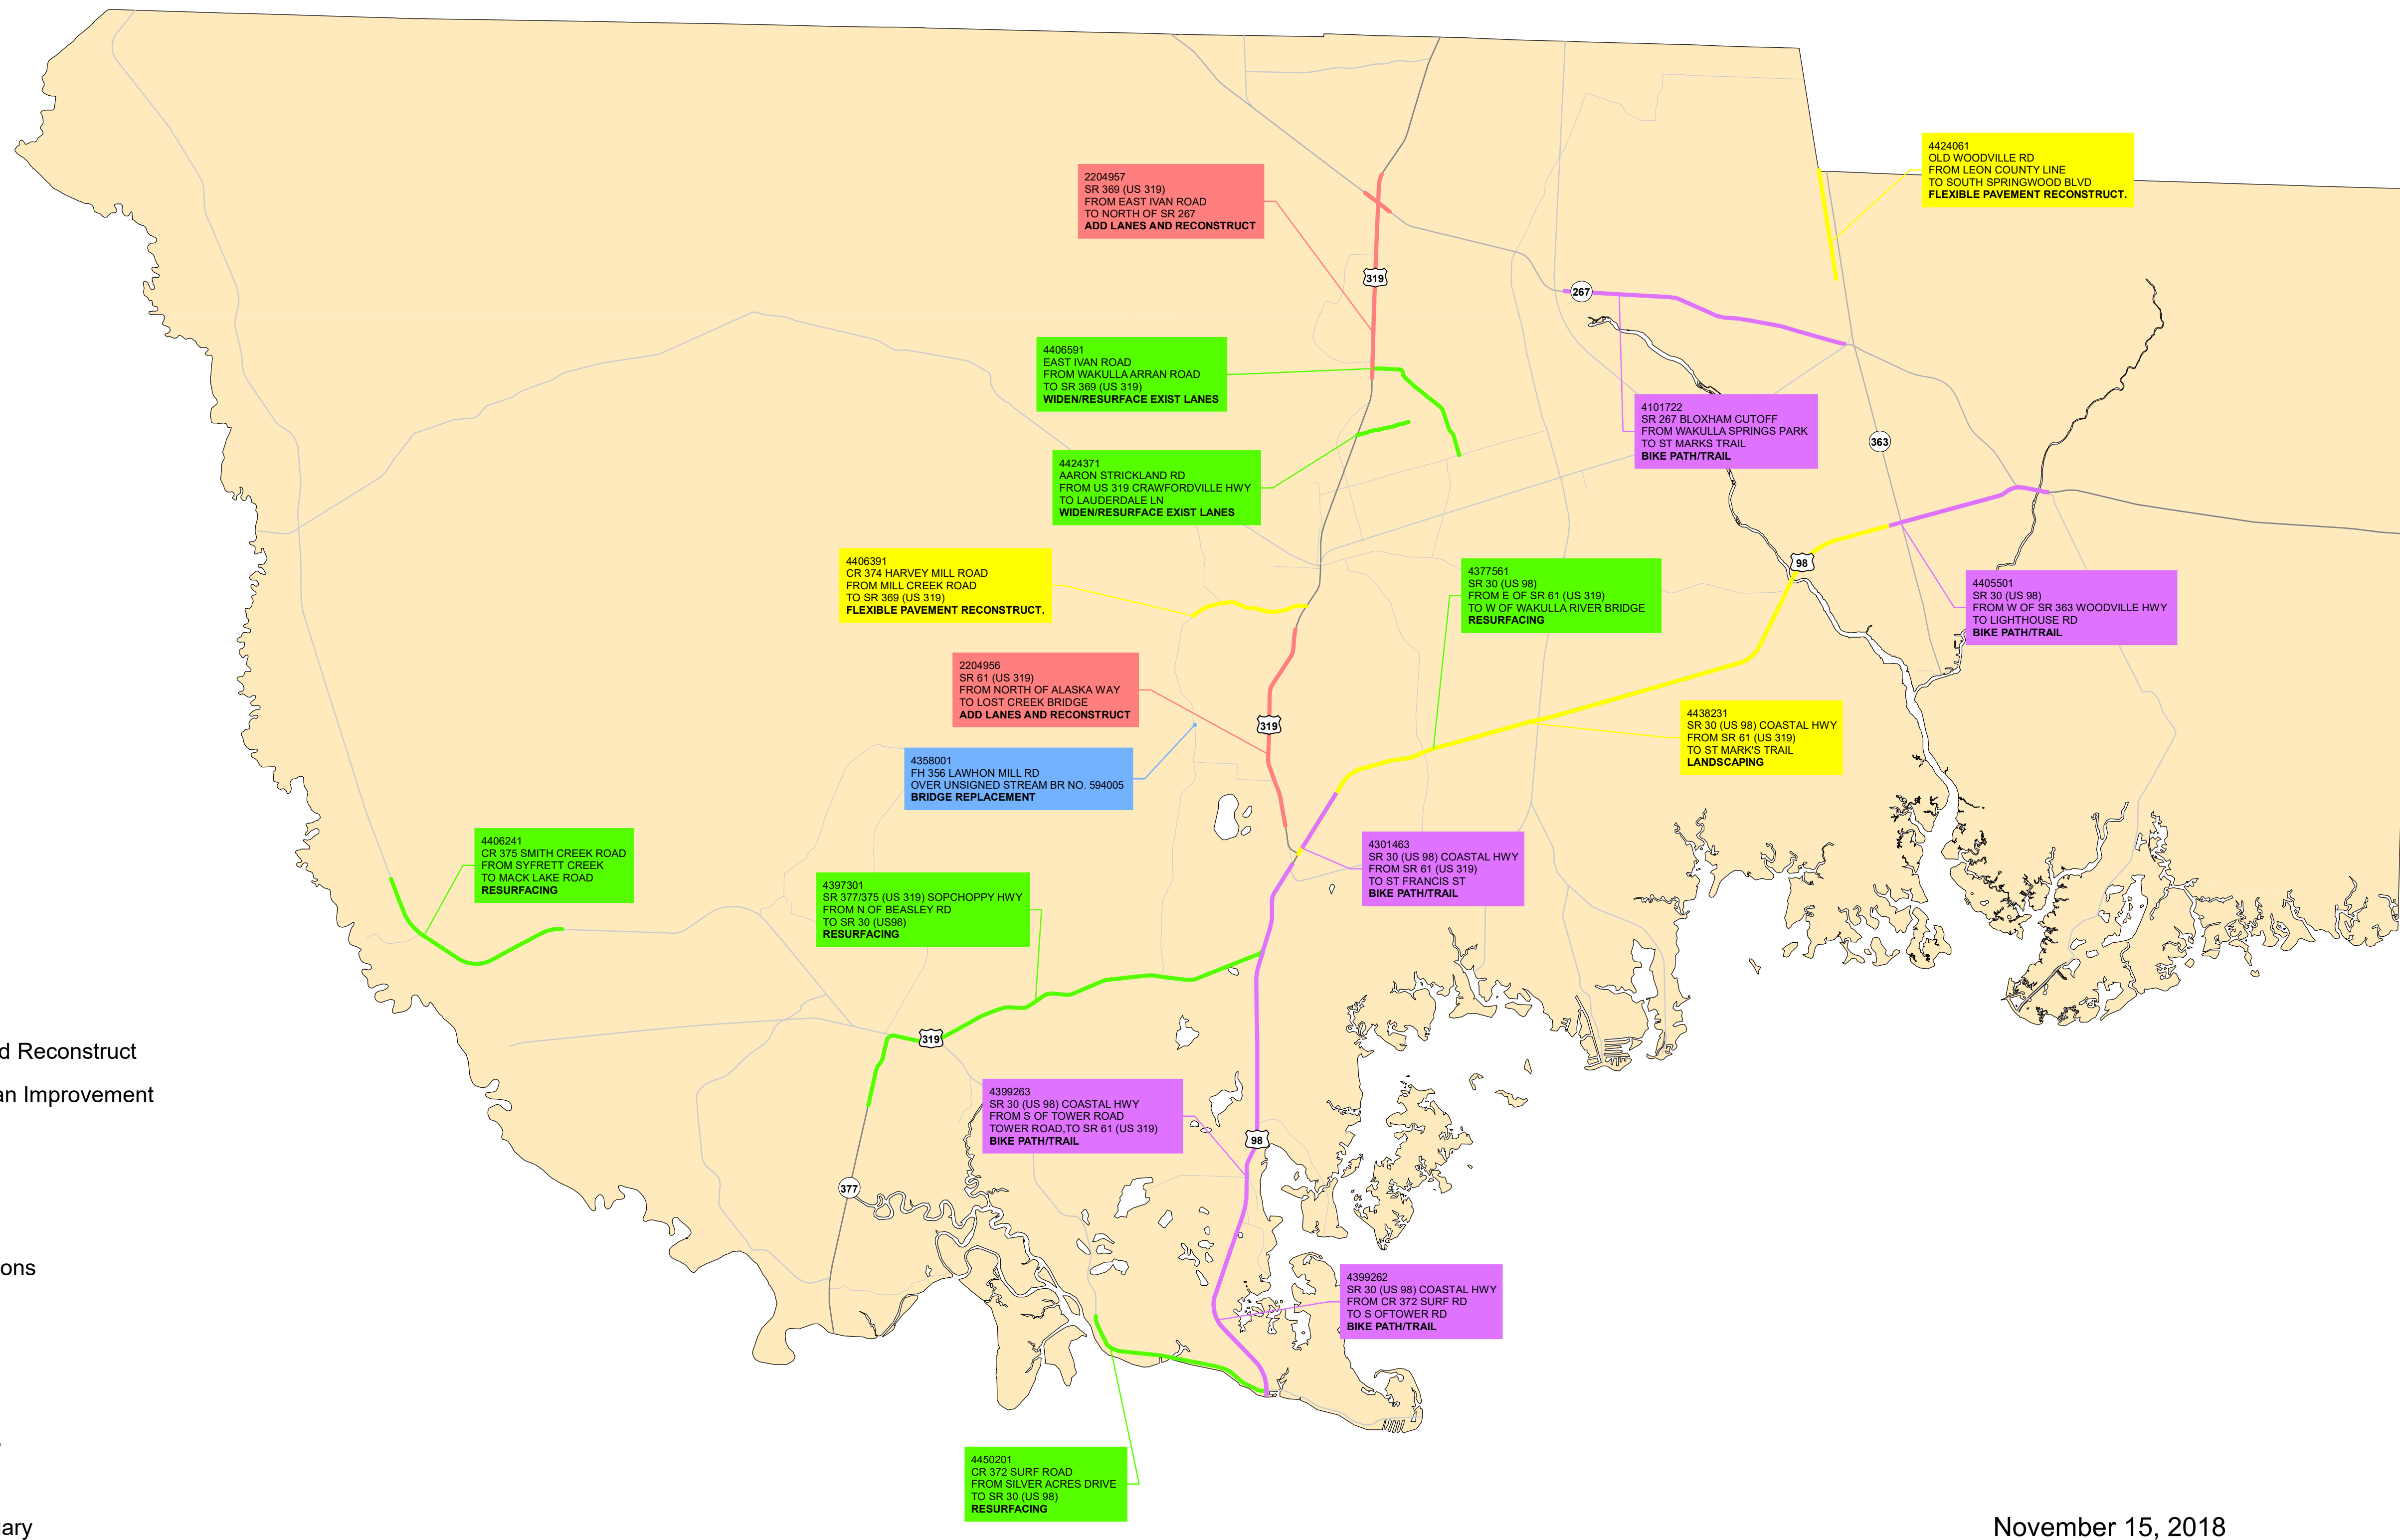

Wakulla County Tentative FY 2020-2024

November 15, 2018
DISCLAIMER : This is a product of the Florida Department of Transportation. The data depicted here has been developed using the best possible datasets available. Florida Department of Transportation expressly disclaims responsibility for damages or liability that may arise from the use of this map.