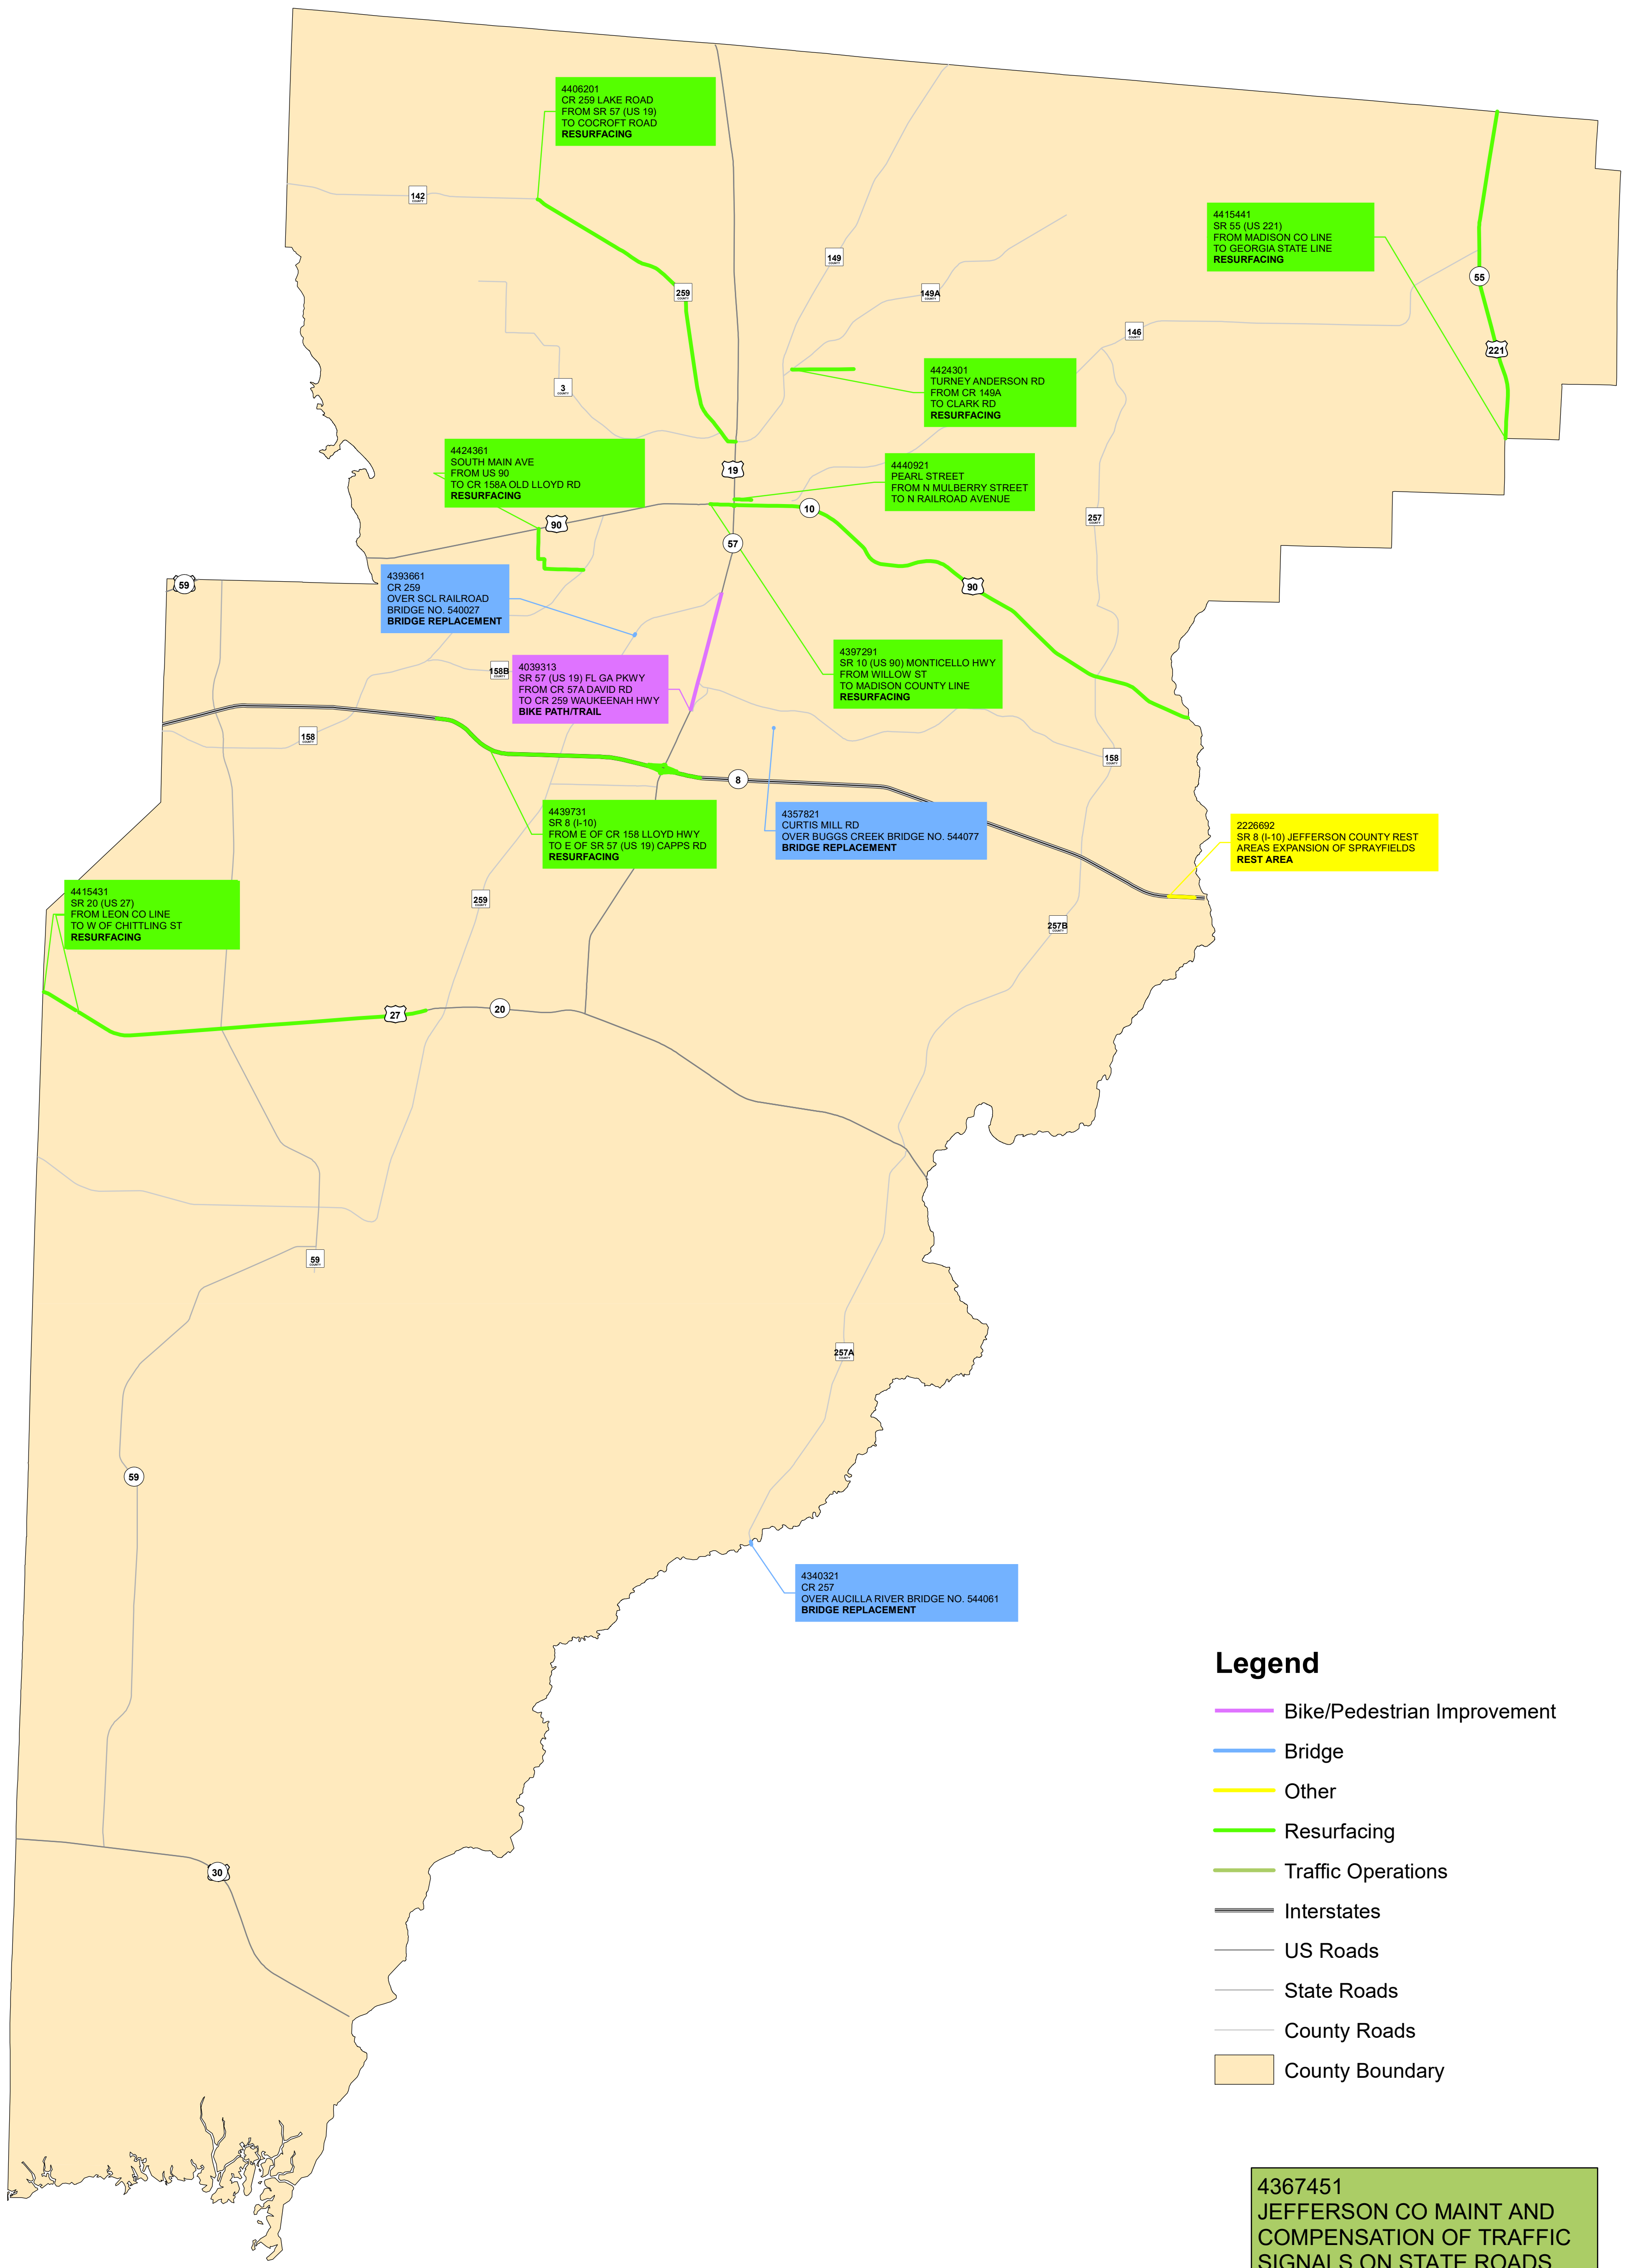

Jefferson County Tentative FY 2020-2024

November 15, 2018
 DISCLAIMER : This is a product of the Florida Department of Transportation.
 The data depicted here has been developed using the best possible datasets
 available. Florida Department of Transportation expressly disclaims
 responsibility for damages or liability that may arise from the use of this map.