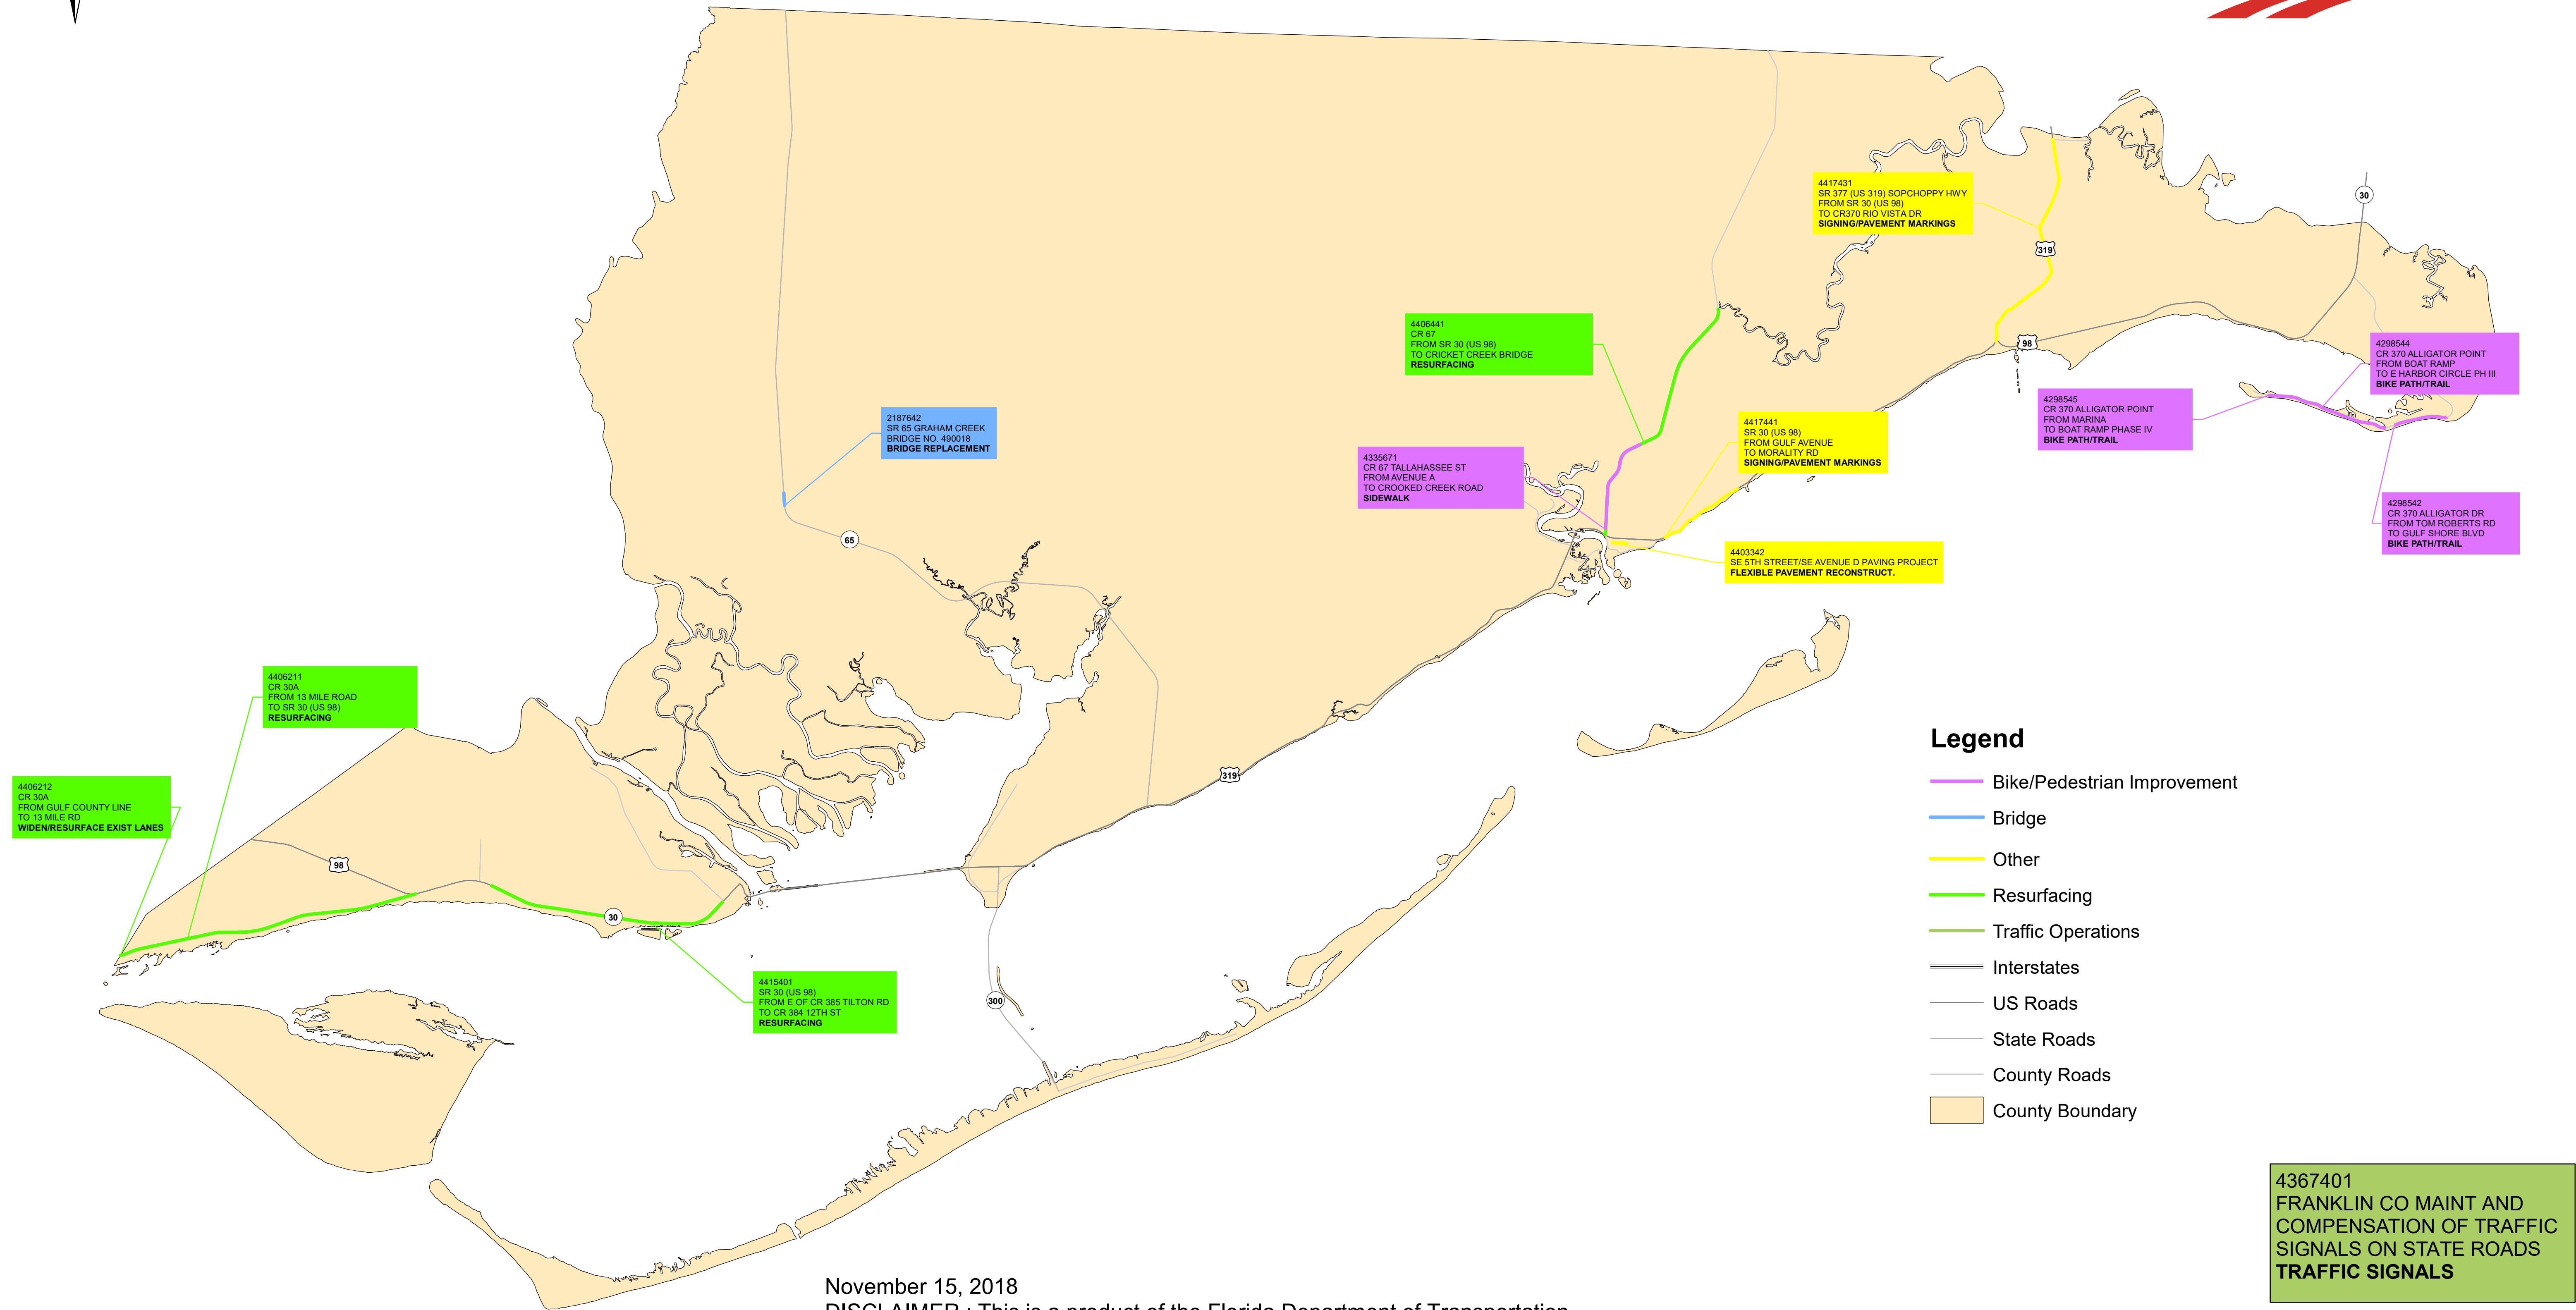

Franklin County Tentative FY 2020-2024

Legend

- Bike/Pedestrian Improvement
- Bridge
- Other
- Resurfacing
- Traffic Operations
- Interstates
- US Roads
- State Roads
- County Roads
- County Boundary

4367401
FRANKLIN CO MAINT AND
COMPENSATION OF TRAFFIC
SIGNALS ON STATE ROADS
TRAFFIC SIGNALS

November 15, 2018
DISCLAIMER : This is a product of the Florida Department of Transportation.
The data depicted here has been developed using the best possible datasets
available. Florida Department of Transportation expressly disclaims
responsibility for damages or liability that may arise from the use of this
map.