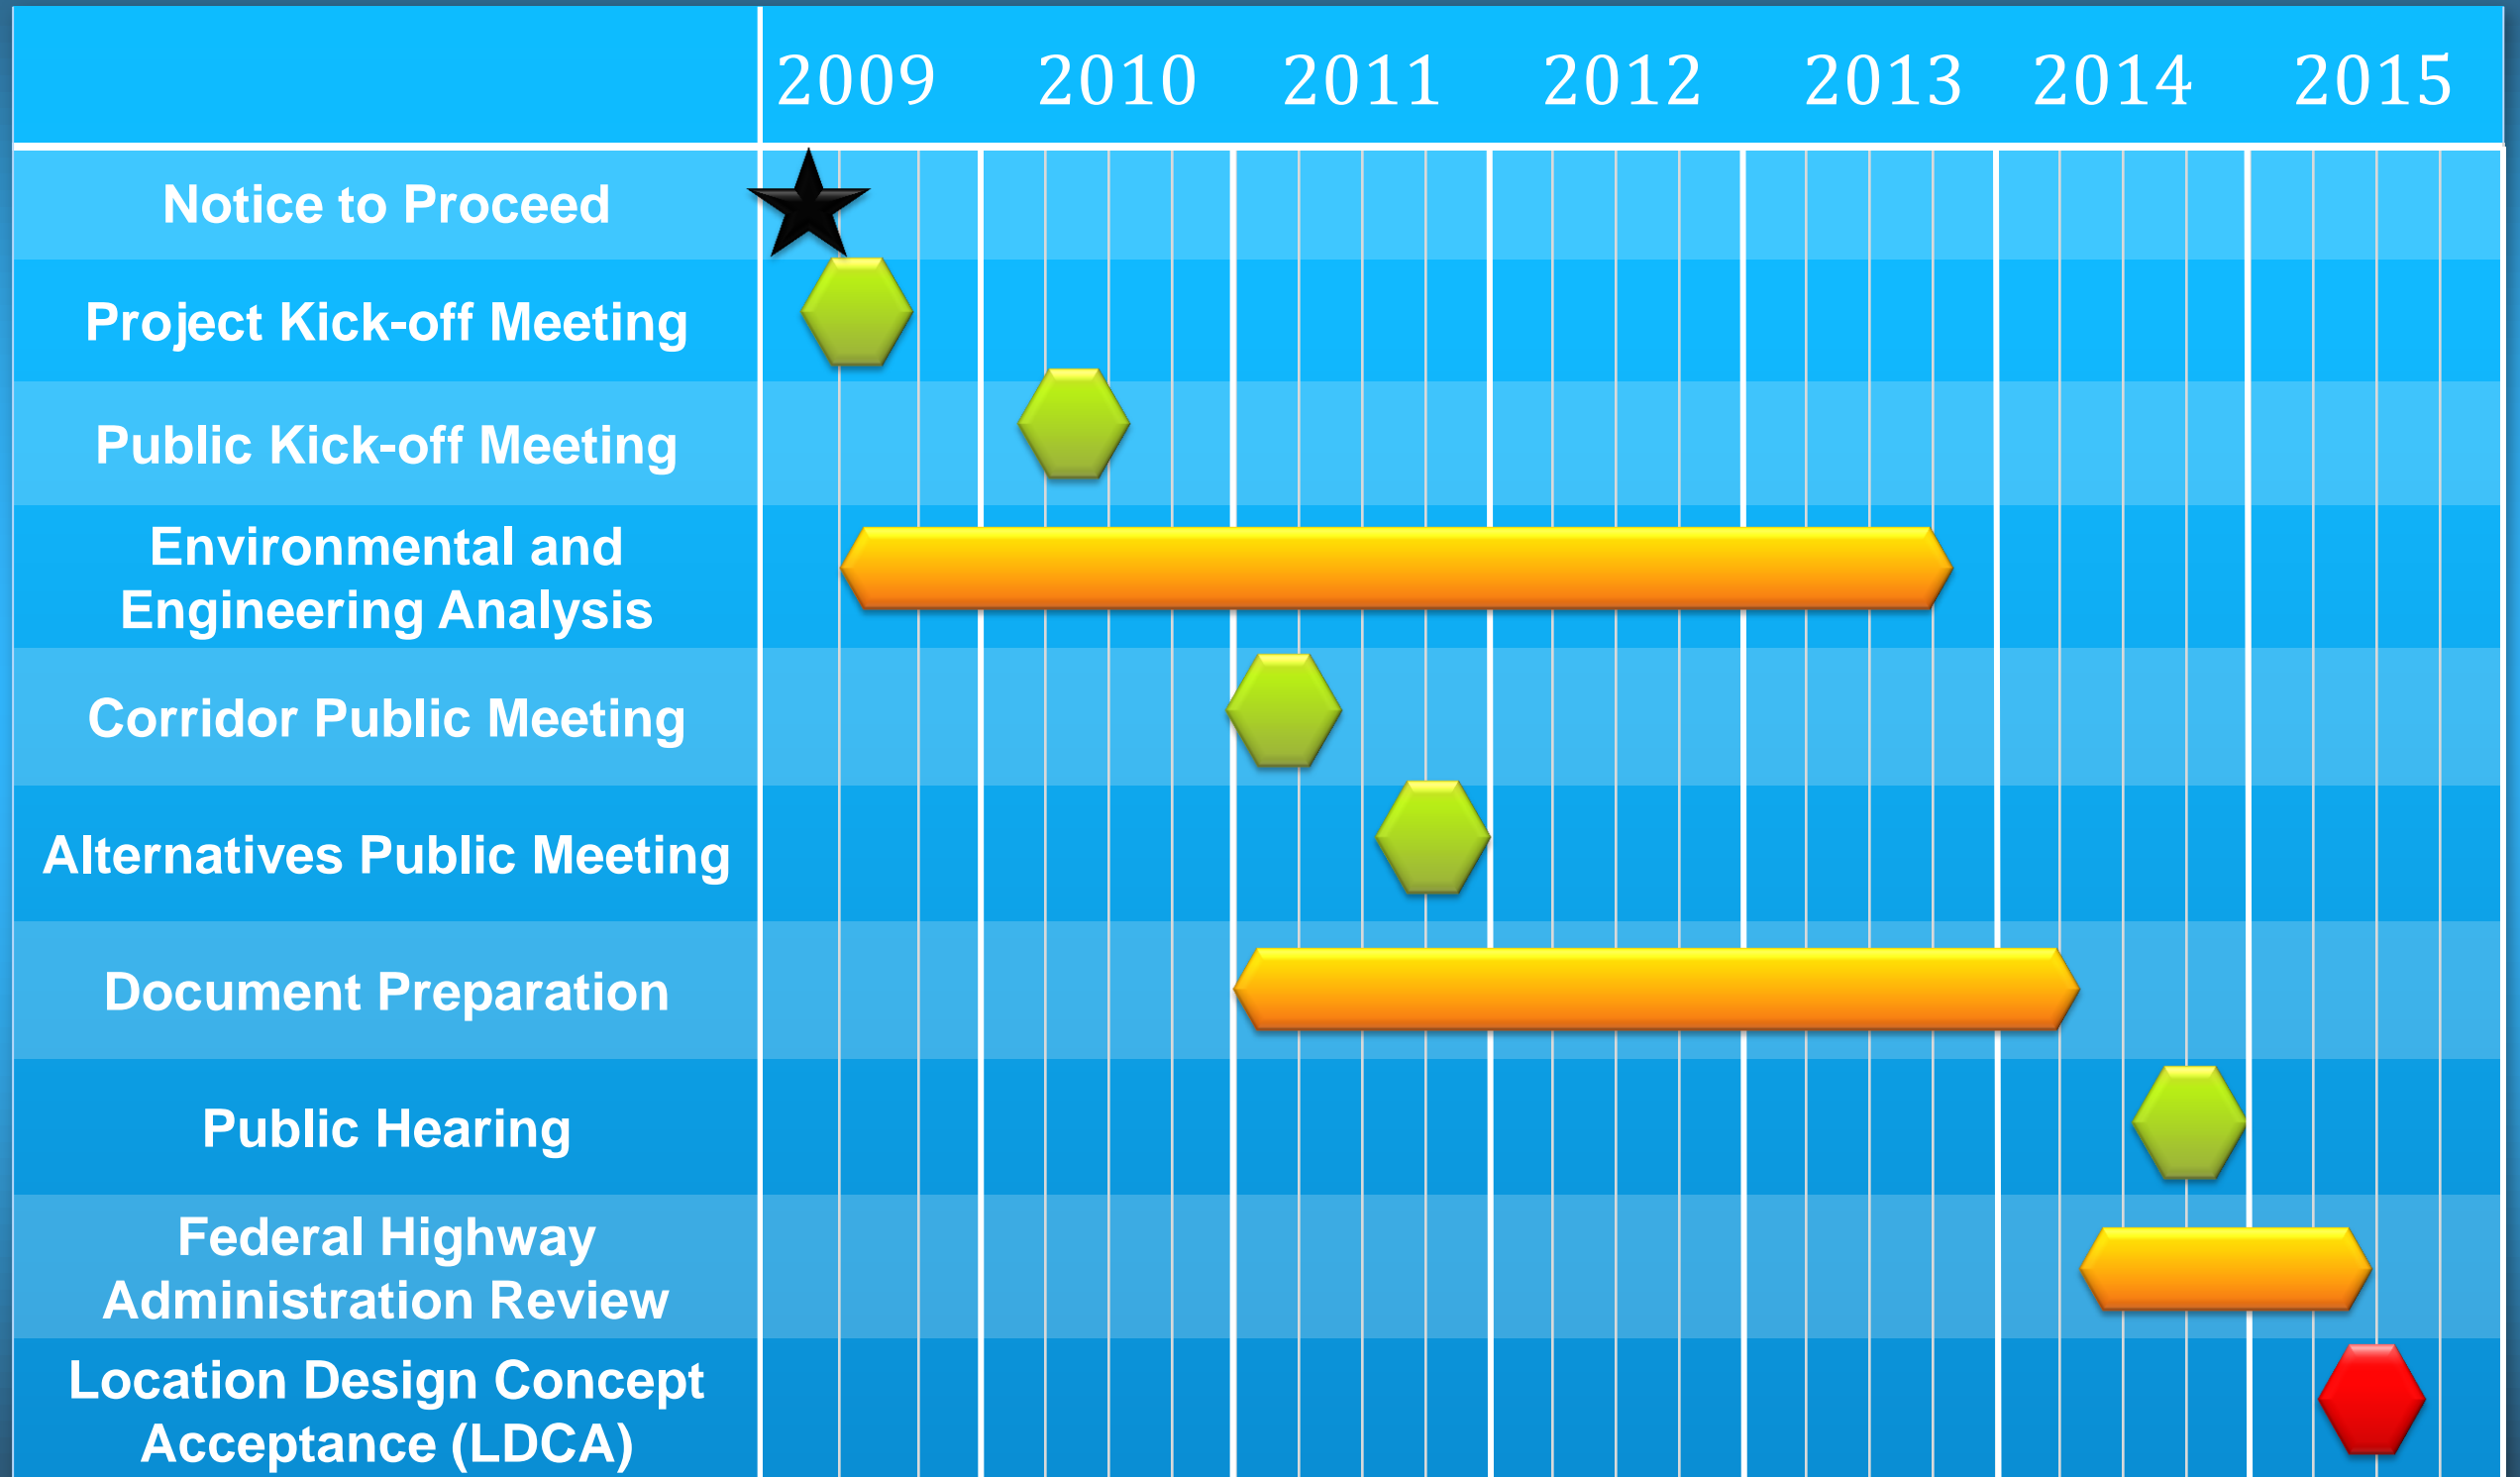

# S.R. 87 Connector PD&E Schedule Summary

Meetings

Analysis

LDCA